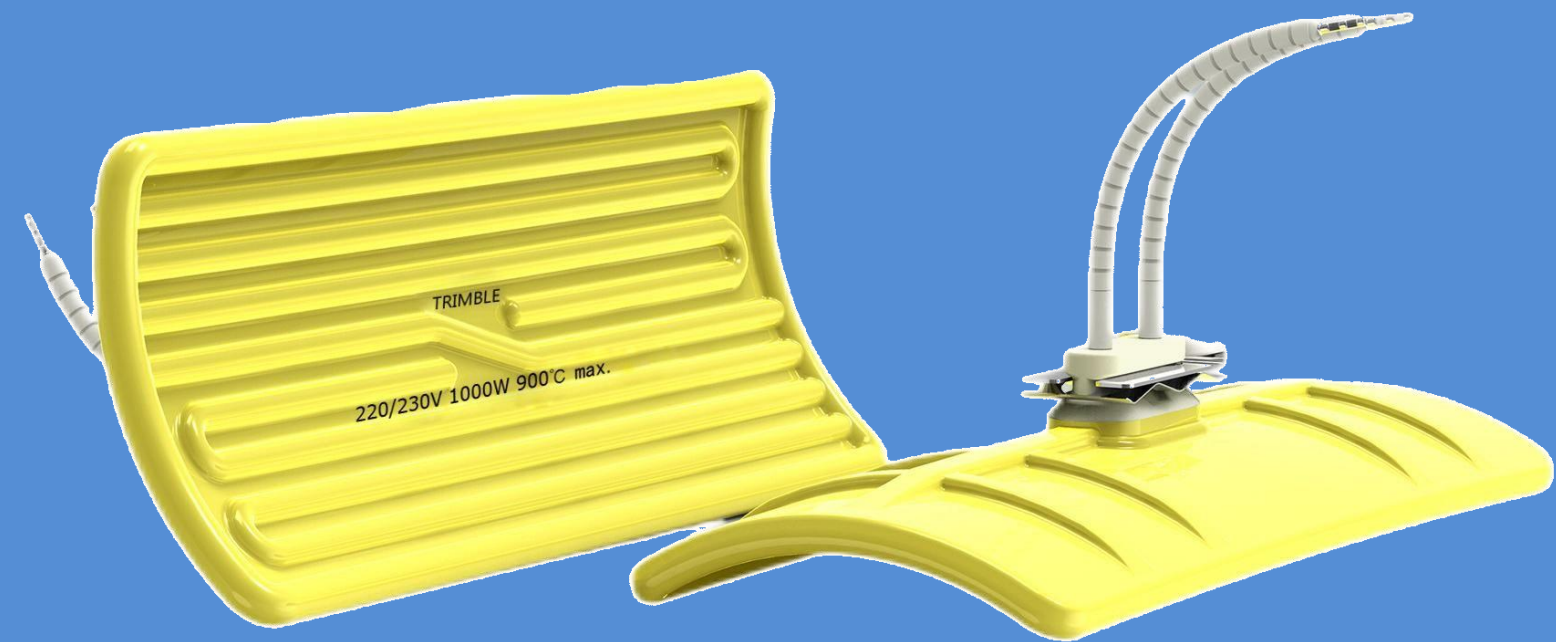

## ■ 弧形陶瓷加热器 Arc-shaped ceramic Infrared Heater

Size: 245\*110\*40 mm

Without K type thermocouple

Voltage and power customized

专业设计

一流品质

■ 灯泡陶瓷加热器  
Bulb-shaped ceramic Infrared Heater

Size:110\*90mm

220v/1500w

Voltage and power customizede

专业设计

一流品质

■ 灯泡陶瓷加热器  
Bulb-shaped ceramic Infrared Heater

Size:110\*90mm

220v/1500w

Voltage and power customizede